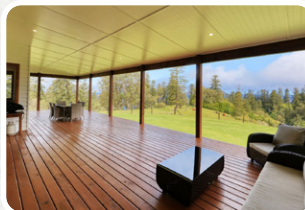

Beetsteak Homestead

Depart Brisbane from
AU$1980pp quad share
AU$2650pp twin share

Depart Sydney from
AU$2020pp quad share
AU$2690pp twin share

Packages include:

- 7 nights Accommodation
- Return Economy Class Airfares
- 7 days car hire including insurance (Petrol Additional)
- Meet and greet at the Norfolk Island airport

Ask us about options for other properties & departure ports

Toll Free (Aus): 1 800 501 128

info@burntpinetravel.nf www.burntpinetravel.com

Burnt Pine Travel
Your Norfolk Island Travel Agent

*Conditions apply, valid for travel until 31 March 2024, subject to availability. Credit card fee is additional.